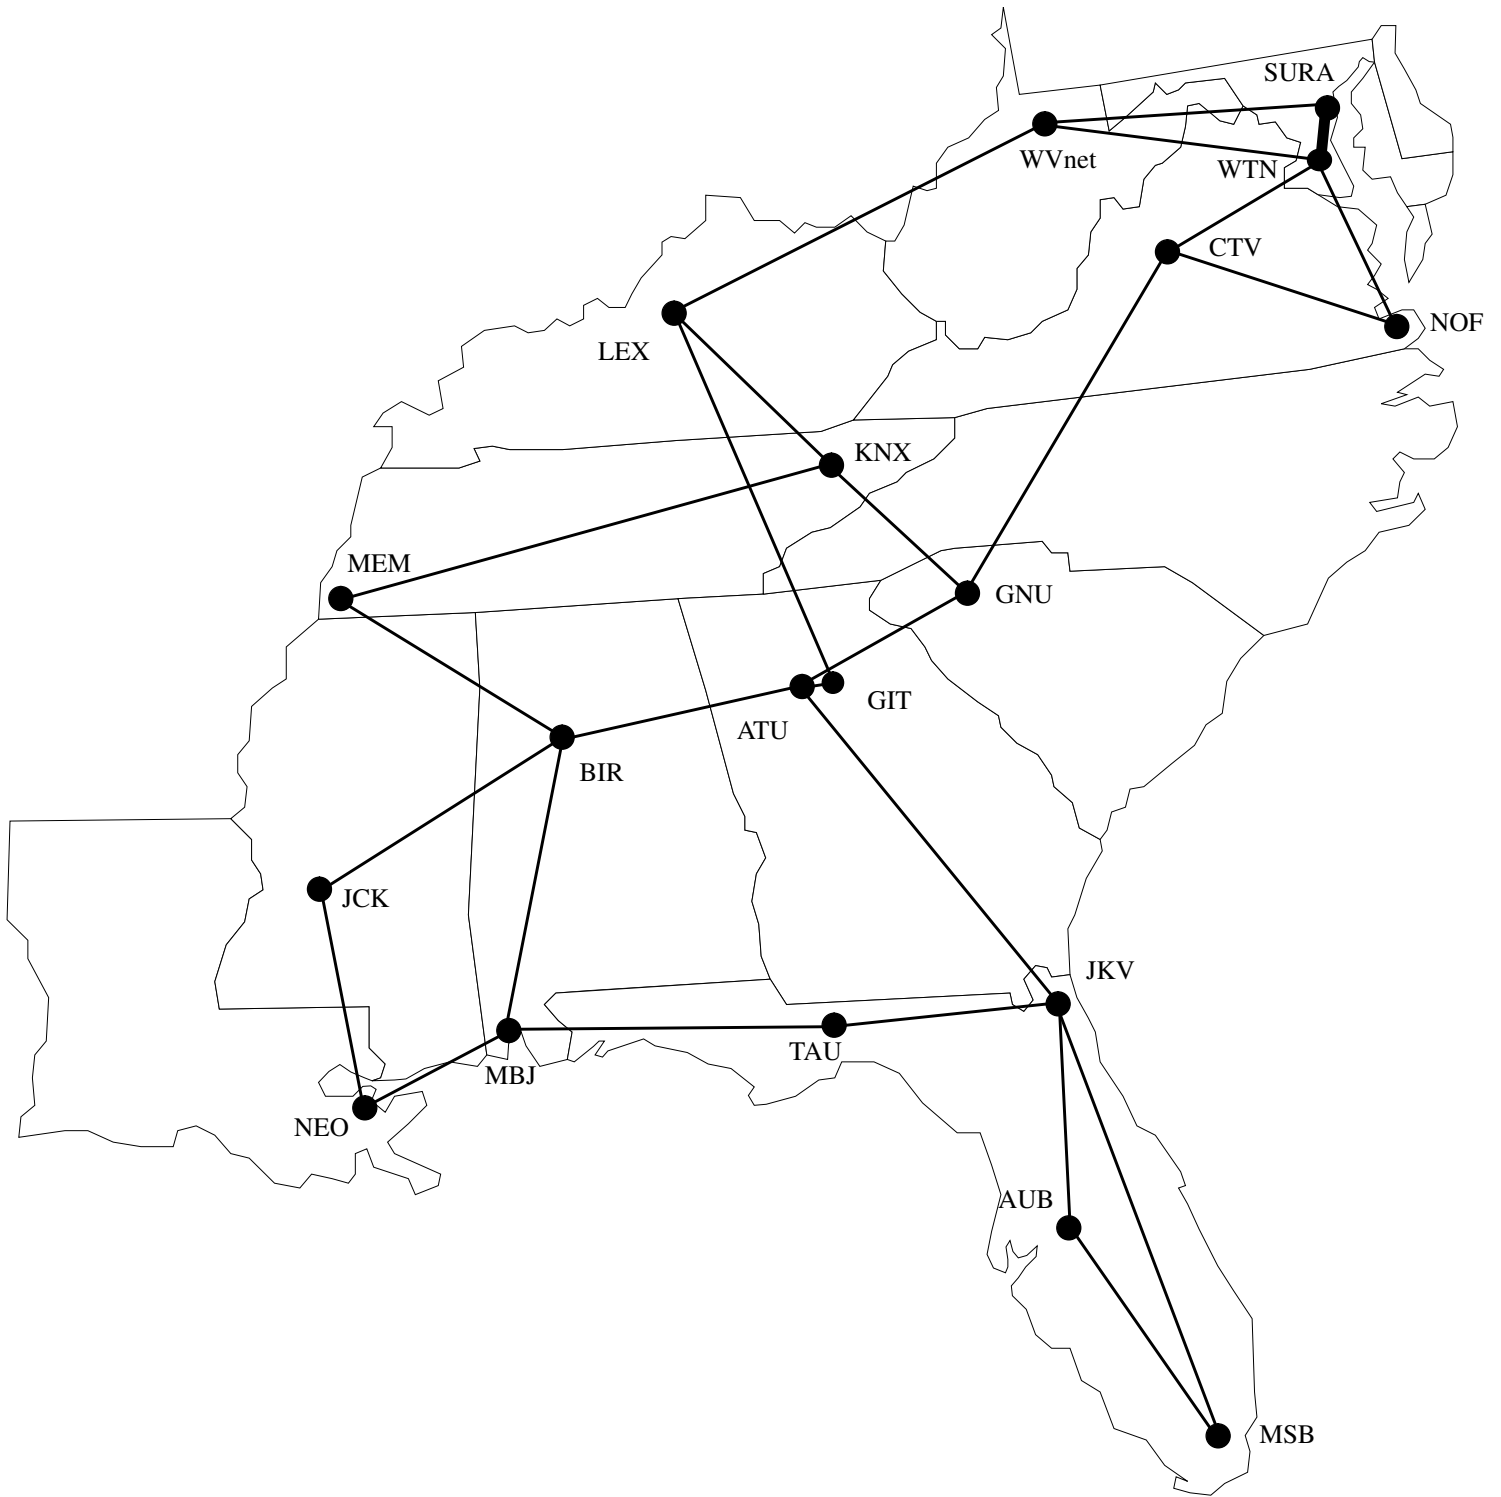

# SURAnet Backbone Map

————— T1 line  
————— T3 line